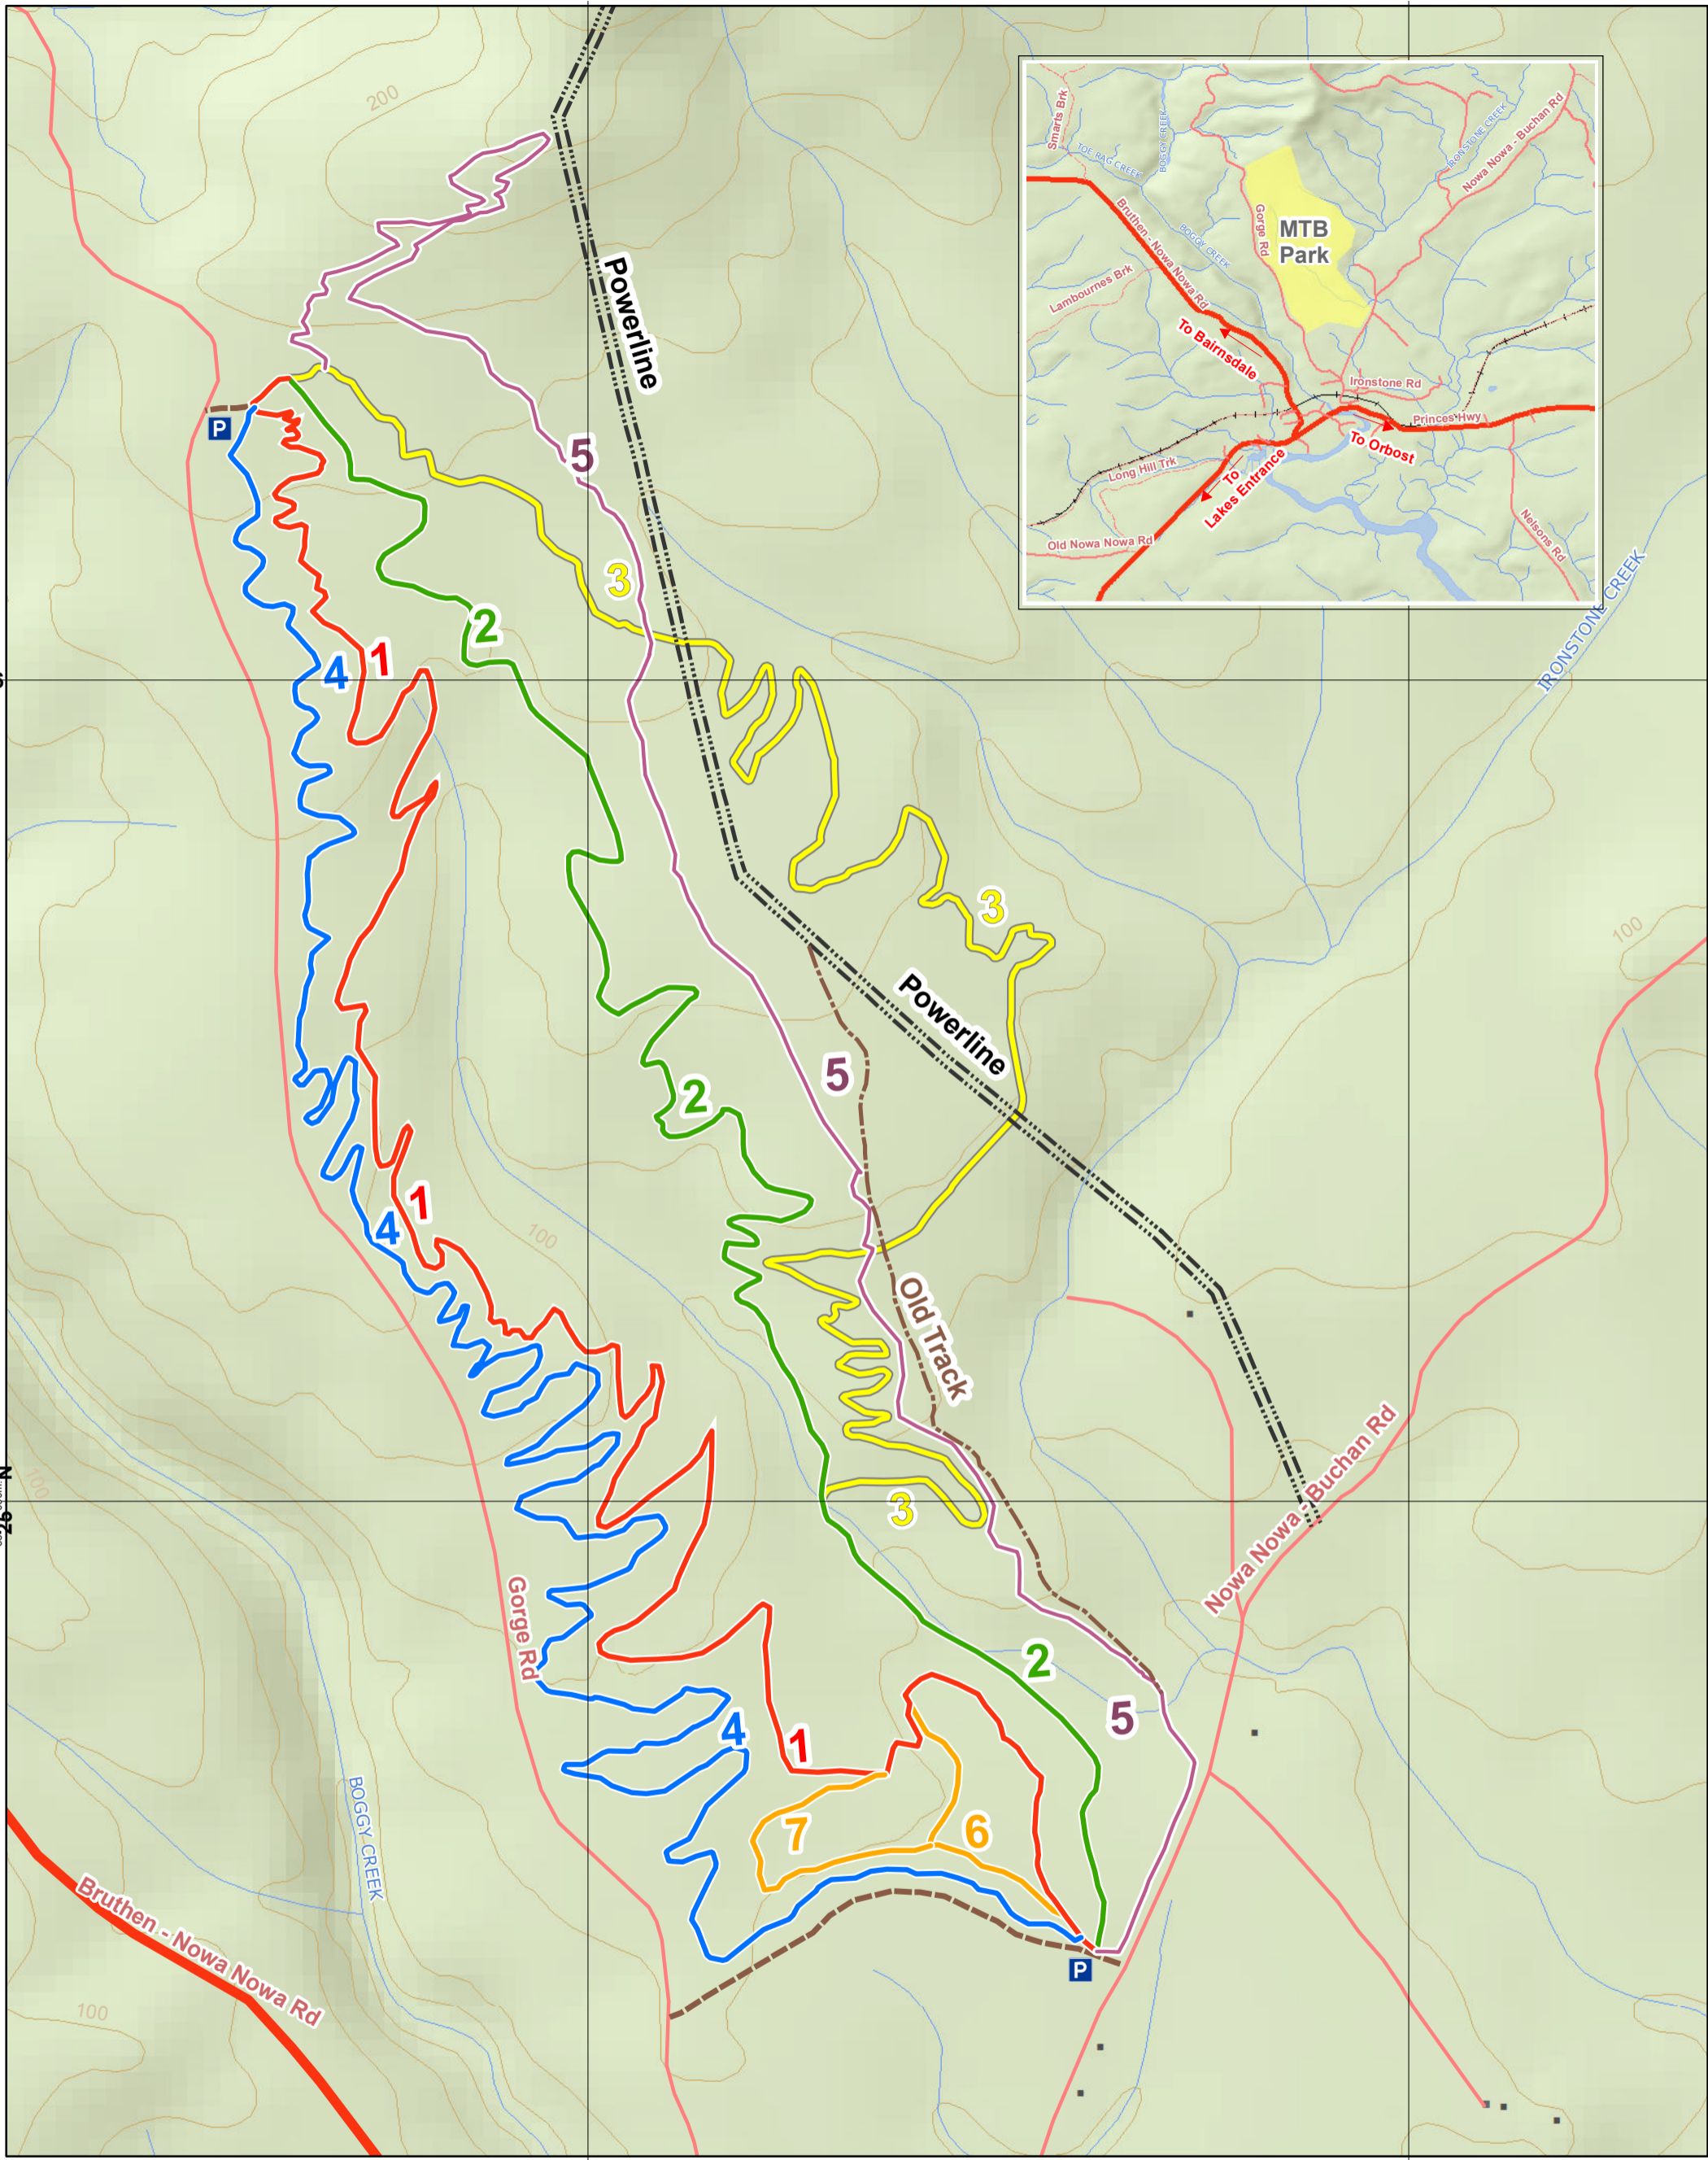

Nowa Nowa MTB Park

96

97

26

26

25

25

96°00m E

97

- Easiest
- Easier
- More Difficult
- Very Difficult
- ◆◆ Extremely Difficult

1:7,500
1 centimeter = 75 meters